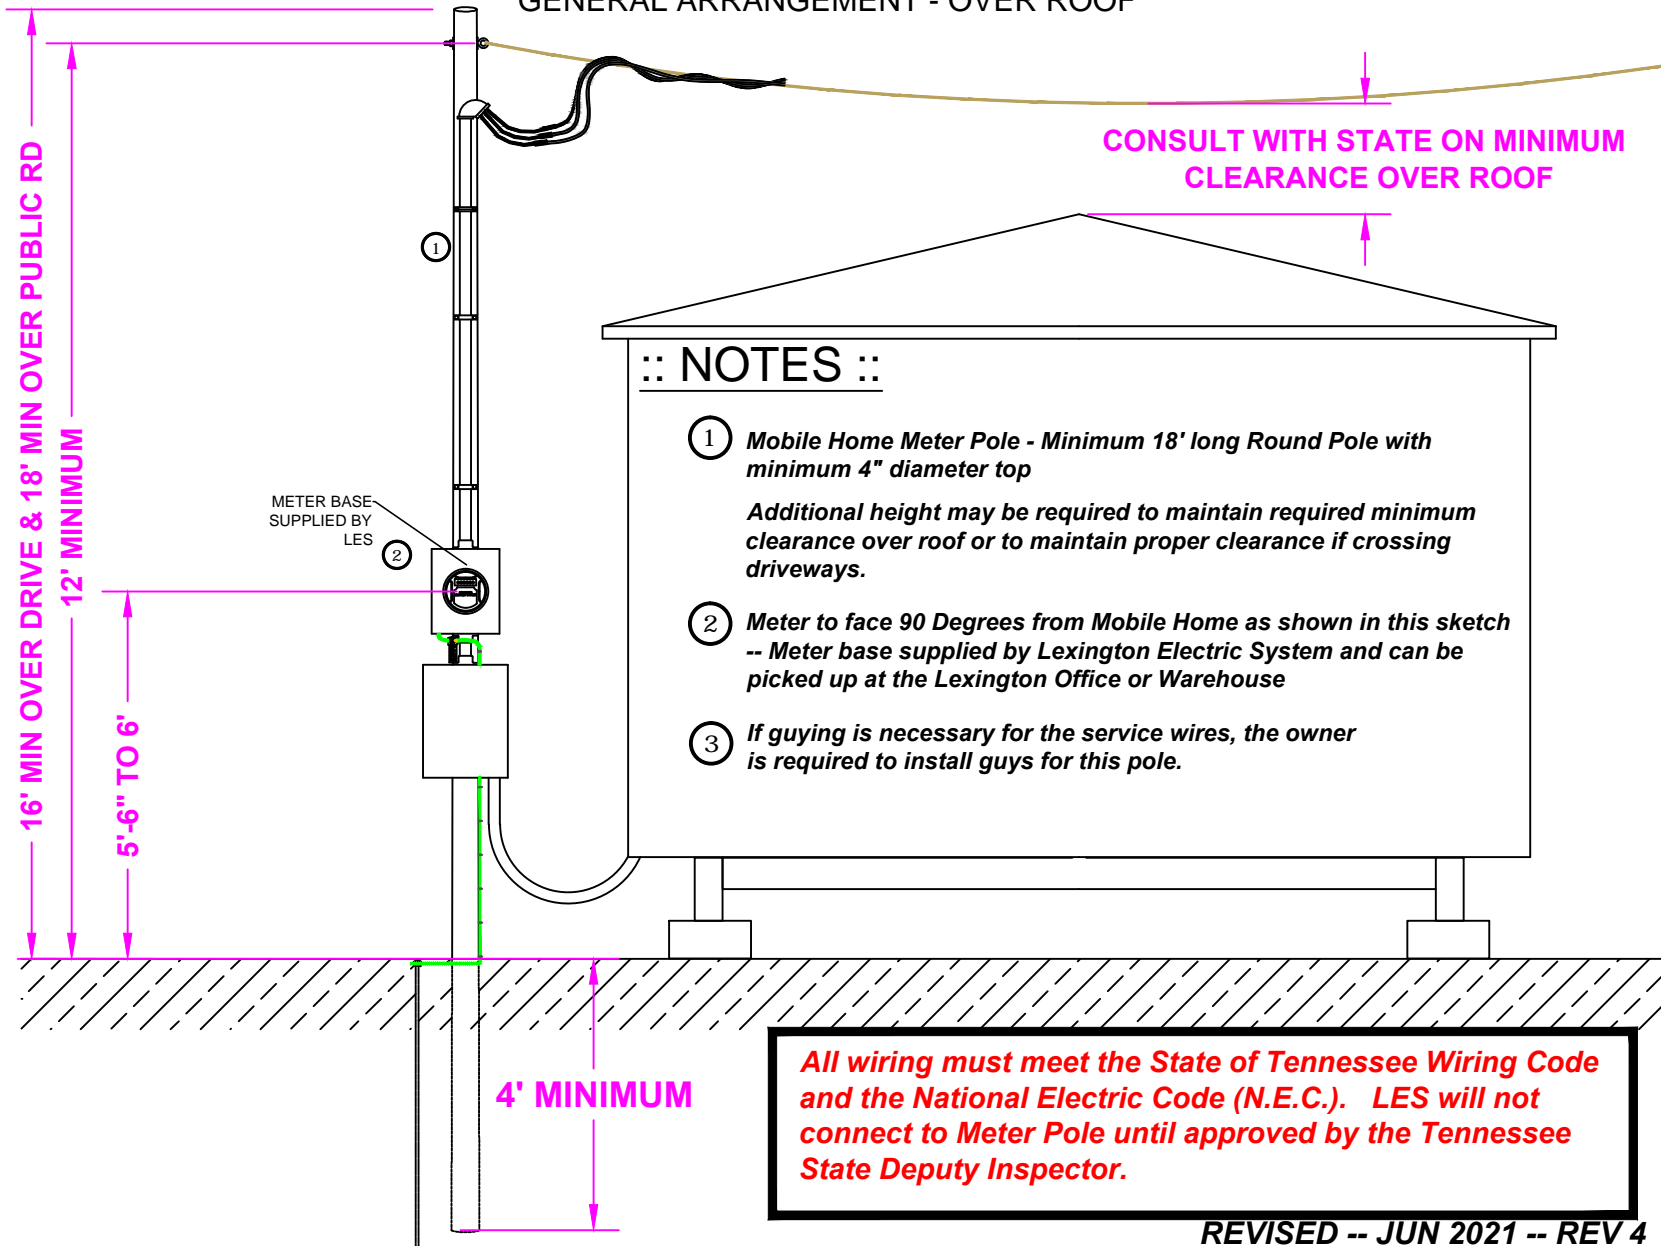

LEXINGTON ELECTRIC SYSTEM

MOBILE HOME METER POLE GENERAL ARRANGEMENT - OVER ROOF

REVISED -- JUN 2021 -- REV 4